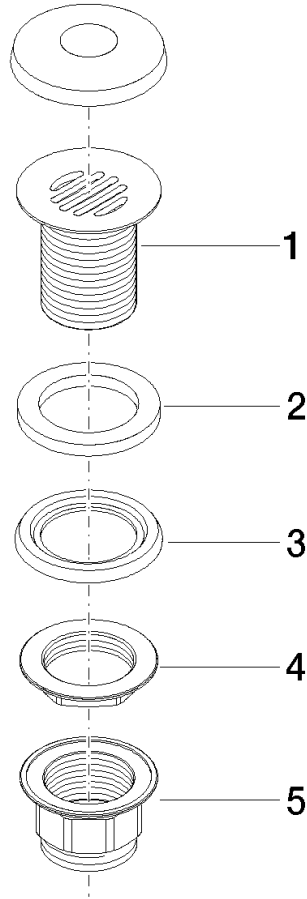

Grated waste 1 1/4" - Brushed Durabronz (23kt Gold)

IMO

10 110 970

Fits: IMO, LULU, MADISON, MEM, TARA,
CL.1, LISSÉ, VAIA, META, CYO

	Brushed Durabronz (23kt Gold)	10 110 970-28
	Chrome	10 110 970-00
	Brushed Platinum	10 110 970-06
	Platinum	10 110 970-08
	Durabronz (23kt Gold)	10 110 970-09
	Dark Chrome	10 110 970-19
	Light Gold	10 110 970-26
	Brushed Light Gold	10 110 970-27
	Matte Black	10 110 970-33
	Brushed Bronze	10 110 970-42
	Brushed Champagne (22kt Gold)	10 110 970-46
	Champagne (22kt Gold)	10 110 970-47
	Brushed Chrome	10 110 970-93
	Brushed Dark Platinum	10 110 970-99

Grated waste 1 1/4" - Brushed Durabronz (23kt Gold)

IMO

10 110 970

Only suitable for sinks without an overflow.

10 110 970

10 110 970

Parts for other finishes can be found here: [Chrome](#)

Spare parts list

No.	Item Number	Name	Quantity used	Delivery time
1	09 11 01 025-28	cup	1	20
2	09 14 05 039 90	seal	1	2
3	09 14 03 025 90	seal	1	2
4	09 23 10 017 90	nut	1	2
5	09 23 10 020-28	nut	1	20