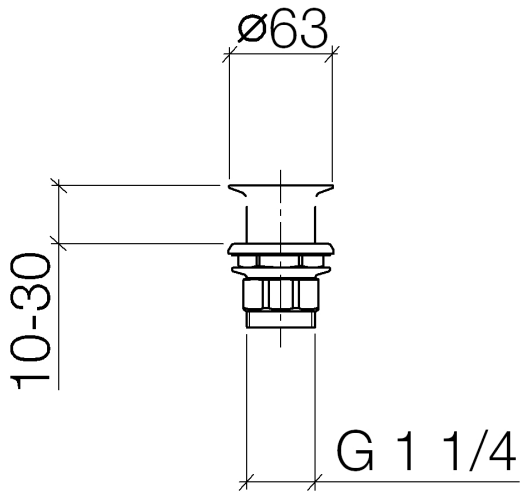

Grated waste 1 1/4" - Brushed Durabronz (23kt Gold)

IMO

10 110 970

Fits: IMO, LULU, MADISON, MEM, TARA,
CL.1, LISSÉ, VAIA, META, CYO

	Brushed Durabronz (23kt Gold)	10 110 970-28
	Chrome	10 110 970-00
	Brushed Platinum	10 110 970-06
	Platinum	10 110 970-08
	Durabronz (23kt Gold)	10 110 970-09
	Dark Chrome	10 110 970-19
	Light Gold	10 110 970-26
	Brushed Light Gold	10 110 970-27
	Matte Black	10 110 970-33
	Brushed Bronze	10 110 970-42
	Brushed Champagne (22kt Gold)	10 110 970-46
	Champagne (22kt Gold)	10 110 970-47
	Brushed Chrome	10 110 970-93
	Brushed Dark Platinum	10 110 970-99

Grated waste 1 1/4" - Brushed Durabronz (23kt Gold)

IMO

10 110 970

Only suitable for sinks without an overflow.

10 110 970

10 110 970

Parts for other finishes can be found here: [Chrome](#)

Spare parts list

No.	Item Number	Name	Quantity used	Delivery time
1	09 11 01 025-28	cup	1	20
2	09 14 05 039 90	seal	1	2
3	09 14 03 025 90	seal	1	2
4	09 23 10 017 90	nut	1	2
5	09 23 10 020-28	nut	1	20